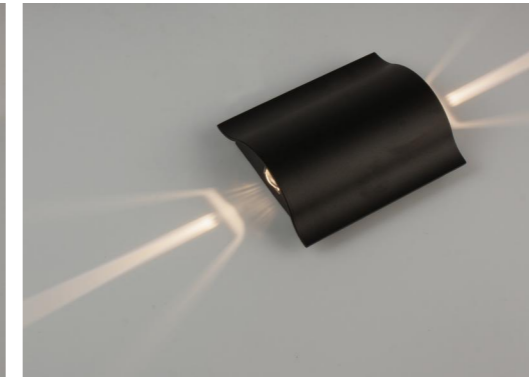

**WB1351**

**WB1352**

- ◀ Aluminium body
- ◀ Glass diffuser
- ◀ LED 2\*3W/LED 2\*6W
- ◀ 220-240V 50Hz
- ◀ IP54

**WB1241**

**WB1241B**

**WB1243**

**WB1242**

**WB1242B**