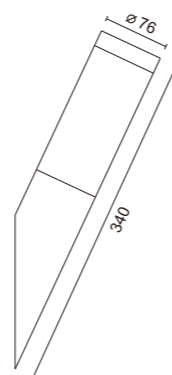

WB1463-450

WB1463-PIR-450

WB1463-SOCKET-450