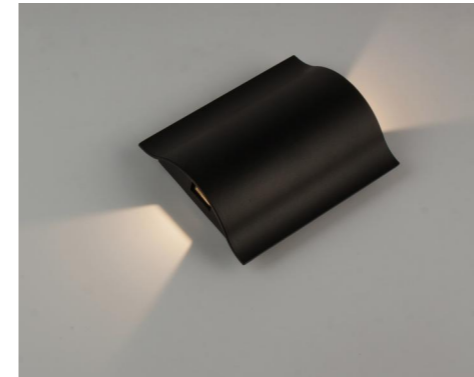

- ◀ Aluminium body
- ◀ Glass diffuser
- ◀ LED 2*3W/LED 2*6W
- ◀ 220-240V 50Hz
- ◀ IP54

WB1241

- ◀ Aluminium body
- ◀ Glass diffuser
- ◀ LED 4*1W/LED 7*1W
- ◀ 220-240V 50Hz
- ◀ IP54

- ◀ Aluminium body
- ◀ Glass diffuser
- ◀ LED 2*3W/4*3W/2*9W
- ◀ 220-240V 50Hz
- ◀ IP54