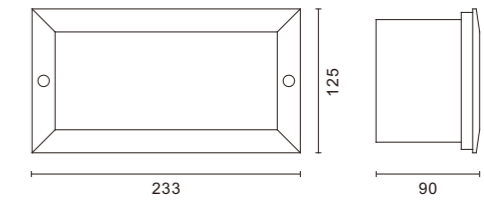

**WB1231**

**WB1232**

- ◀ Aluminium body
- ◀ PC diffuser
- ◀ LED 1\*3W
- ◀ 220-240V 50Hz
- ◀ IP54

**WB1221**

**WB1222**

**WB1223**

- ◀ Aluminium body
- ◀ Glass diffuser
- ◀ E27-CFL Max.18W
- ◀ 220-240V 50Hz
- ◀ IP54