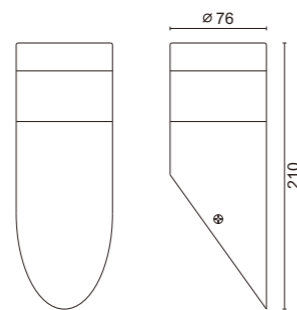

- ◀ Stainless steel body
- ◀ PC diffuser
- ◀ LED 3W
- ◀ 220-240V 50Hz
- ◀ IP54

WB1741

WB1742

WB1742-500

- ◀ Stainless steel body
- ◀ PC diffuser
- ◀ LED 3W
- ◀ 220-240V 50Hz
- ◀ IP54