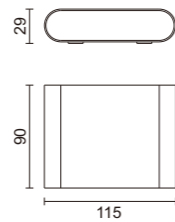

- ◀ Aluminium body
- ◀ Glass diffuser
- ◀ LED 2*3W/LED 2*6W
- ◀ 220-240V 50Hz
- ◀ IP54

WB1241

- ◀ Aluminium body
- ◀ Glass diffuser
- ◀ LED 4*1W/LED 7*1W
- ◀ 220-240V 50Hz
- ◀ IP54

- ◀ Aluminium body
- ◀ Glass diffuser
- ◀ LED 2*3W/4*3W/2*9W
- ◀ 220-240V 50Hz
- ◀ IP54