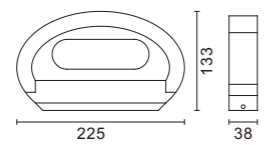

- ◀ Aluminium body
- ◀ Glass diffuser
- ◀ LED 2*3W/LED 2*6W
- ◀ 220-240V 50Hz
- ◀ IP54

- ◀ Aluminium body
- ◀ Glass diffuser
- ◀ LED 4*1W/LED 7*1W
- ◀ 220-240V 50Hz
- ◀ IP54

- ◀ Aluminium body
- ◀ Glass diffuser
- ◀ LED 2*3W/4*3W/2*9W
- ◀ 220-240V 50Hz
- ◀ IP54