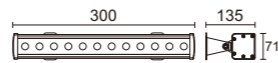

- WB1781-300**
- ◀ Aluminium body
  - ◀ Glass diffuser
  - ◀ LED 12\*1W
  - ◀ 220-240V 50Hz
  - ◀ IP65

- WB1781-500**
- ◀ Aluminium body
  - ◀ Glass diffuser
  - ◀ LED 18\*1W
  - ◀ 220-240V 50Hz
  - ◀ IP65