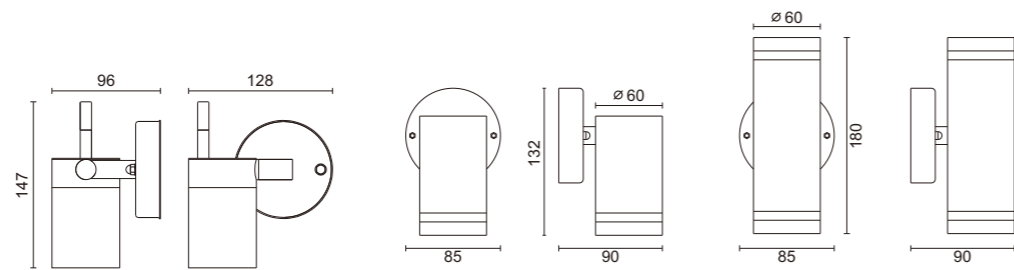

WB1418

WB1414-2B

WB1413-2B

- ◀ Stainless steel body
- ◀ Glass diffuser
- ◀ GU10 35W/GU10 2\*35W
- ◀ 220-240V 50Hz
- ◀ IP44

WB1591

WB1592

WB1593

WB1594