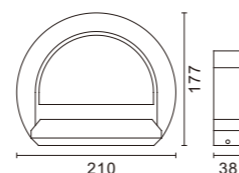

- ◀ Aluminium body
- ◀ Glass diffuser
- ◀ LED 2*3W/LED 2*6W
- ◀ 220-240V 50Hz
- ◀ IP54

- ◀ Aluminium body
- ◀ Glass diffuser
- ◀ LED 4*1W/LED 7*1W
- ◀ 220-240V 50Hz
- ◀ IP54

- ◀ Aluminium body
- ◀ Glass diffuser
- ◀ LED 2*3W/4*3W/2*9W
- ◀ 220-240V 50Hz
- ◀ IP54