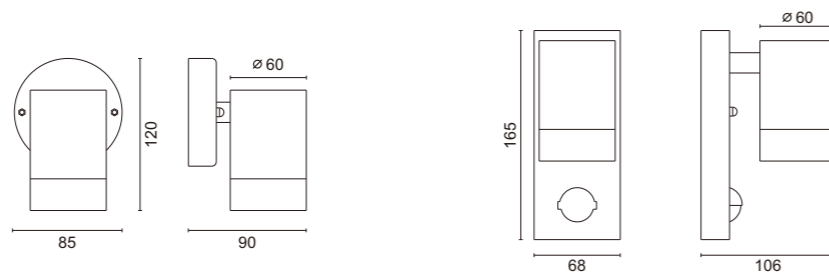

WB1412

WB1411

WB1411-PIR

WB1411-PHOTOCELL

WB1412-PIR

WB1412-PHOTOCELL

- ◀ Aluminium body
- ◀ Glass diffuser
- ◀ GU10 Max.2\*35W
- ◀ 220-240V 50Hz
- ◀ IP44

- ◀ Aluminium body
- ◀ Glass diffuser
- ◀ GU10 Max.35W
- ◀ 220-240V 50Hz
- ◀ IP44