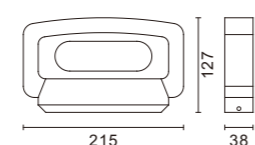

- ◀ Aluminium body
- ◀ Glass diffuser
- ◀ LED 2*3W/LED 2*6W
- ◀ 220-240V 50Hz
- ◀ IP54

- ◀ Aluminium body
- ◀ Glass diffuser
- ◀ LED 4*1W/LED 7*1W
- ◀ 220-240V 50Hz
- ◀ IP54

- ◀ Aluminium body
- ◀ Glass diffuser
- ◀ LED 2*3W/4*3W/2*9W
- ◀ 220-240V 50Hz
- ◀ IP54