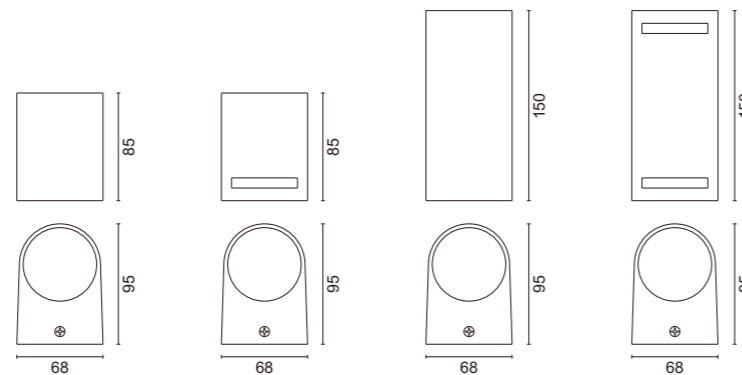

WB1392-2

WB1391

WB1391-2

WB1394-2

WB1393

WB1393-2

WB1392

WB1394

- ◀ Aluminium body
- ◀ Glass diffuser
- ◀ GU10 Max.35W/Max.2\*35W
- ◀ 220-240V 50Hz
- ◀ IP44

- ◀ Aluminium body
- ◀ Glass diffuser
- ◀ GU10 Max.35W/Max.2\*35W
- ◀ 220-240V 50Hz
- ◀ IP44

WB1581

WB1582

WB1574