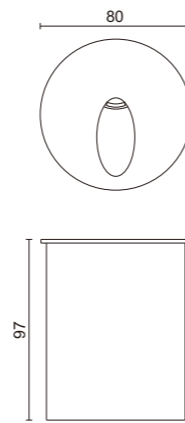

WB1231

WB1232

- ◀ Aluminium body
- ◀ PC diffuser
- ◀ LED 1*3W
- ◀ 220-240V 50Hz
- ◀ IP54

- ◀ Aluminium body
- ◀ Glass diffuser
- ◀ E27-CFL Max.18W
- ◀ 220-240V 50Hz
- ◀ IP54