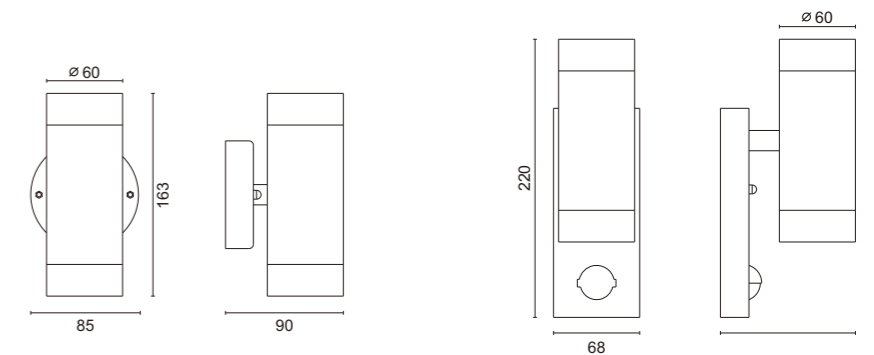

WB1413

WB1413-PHOTOCELL

WB1413-PIR

- ◀ Stainless steel body
- ◀ Glass diffuser
- ◀ GU10 Max.35W
- ◀ 220-240V 50Hz
- ◀ IP44

- ◀ Stainless steel body
- ◀ Glass diffuser
- ◀ GU10 Max.2\*35W
- ◀ 220-240V 50Hz
- ◀ IP44