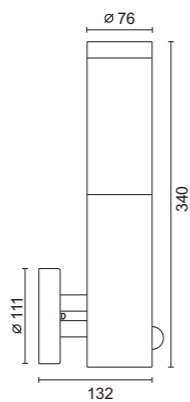

WB1463-450

WB1463-PIR-450

WB1463-SOCKET-450