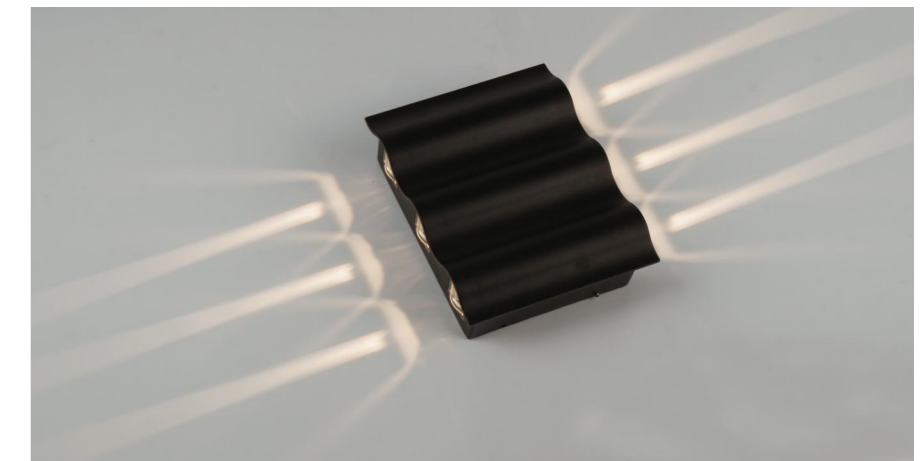

**WB1351**

**WB1352**

- ◀ Aluminium body
- ◀ Glass diffuser
- ◀ LED 2\*3W/LED 2\*6W
- ◀ 220-240V 50Hz
- ◀ IP54

**WB1241**

**WB1241B**

**WB1243**

**WB1242**

**WB1242B**