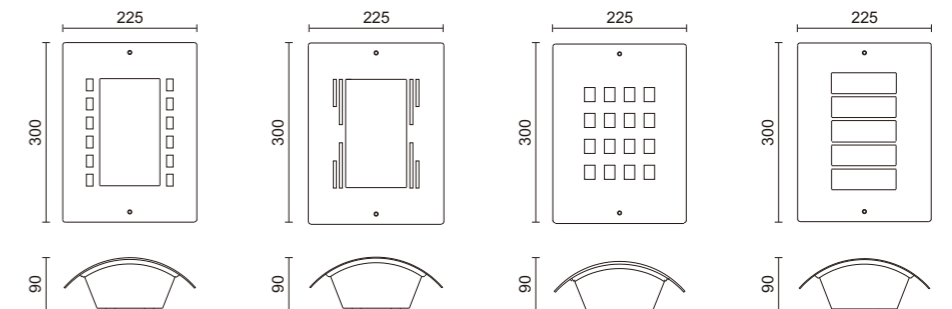

- ◀ Stainless steel body
- ◀ Glass diffuser
- ◀ GU10 35W/GU10 2*35W
- ◀ 220-240V 50Hz
- ◀ IP44

- ◀ Stainless steel body
- ◀ PC diffuser
- ◀ E27 Max 60w
- ◀ 220-240V 50Hz
- ◀ IP54