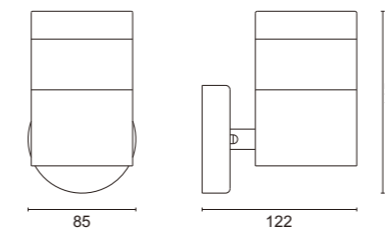

- ◀ Stainless steel body
- ◀ PC diffuser
- ◀ LED 3W
- ◀ 220-240V 50Hz
- ◀ IP54

WB1741

WB1742

WB1742-500

- ◀ Stainless steel body
- ◀ PC diffuser
- ◀ LED 3W
- ◀ 220-240V 50Hz
- ◀ IP54