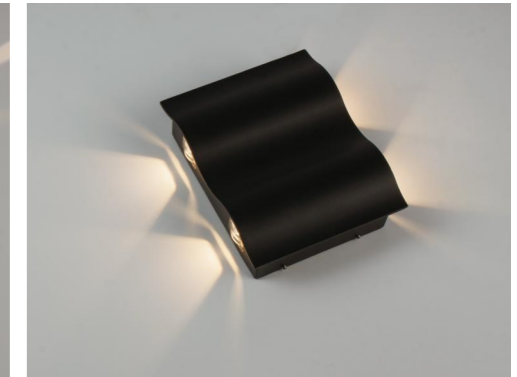

**WB1351**

**WB1352**

- ◀ Aluminium body
- ◀ Glass diffuser
- ◀ LED 2\*3W/LED 2\*6W
- ◀ 220-240V 50Hz
- ◀ IP54

**WB1241**

**WB1241B**

**WB1243**

**WB1242**

**WB1242B**