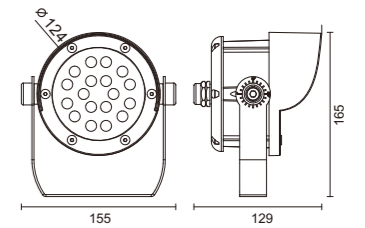

- ◀ Aluminium body
- ◀ Glass diffuser
- ◀ LED 18*1W
- ◀ 220-240V 50Hz
- ◀ IP65