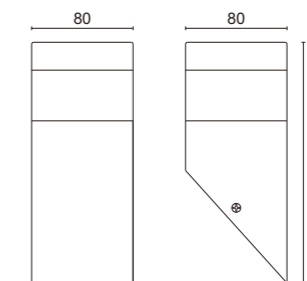

- ◀ Stainless steel body
- ◀ PC diffuser
- ◀ LED 3W
- ◀ 220-240V 50Hz
- ◀ IP54

WB1741

WB1742

WB1742-500

- ◀ Stainless steel body
- ◀ PC diffuser
- ◀ LED 3W
- ◀ 220-240V 50Hz
- ◀ IP54