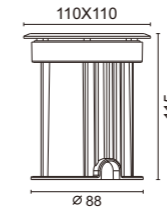

- ◀ Aluminium body and Stainless steel cover
- ◀ Glass diffuser
- ◀ Plastic pre-mounting included
- ◀ GU10 Max.35W
- ◀ 220-240V 50Hz
- ◀ IP67

WB1172