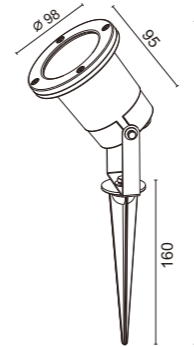

- ◀ Stainless steel body
- ◀ Glass diffuser
- ◀ GU10 Max.1*35W
- ◀ 220-240V 50Hz
- ◀ IP65

WB1332

- ◀ Aluminium body
- ◀ Glass diffuser
- ◀ GU10 Max.35W
- ◀ 220-240V 50Hz
- ◀ IP65

- ◀ Aluminium body
- ◀ Glass diffuser
- ◀ GU10 Max.1*35W
- ◀ 220-240V 50Hz
- ◀ IP65

- ◀ Aluminium body
- ◀ Glass diffuser
- ◀ COB 6W
- ◀ 220-240V 50Hz
- ◀ IP65