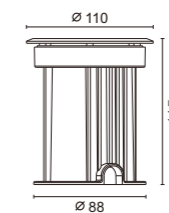

WB1011-1

WB1011-2

WB1011-4

- ◀ Aluminium body and Stainless steel cover
- ◀ Glass diffuser
- ◀ Plastic pre-mounting included
- ◀ GU10 Max.35W
- ◀ 220-240V 50Hz
- ◀ IP67

WB1172

WB1011-8

WB1174

- ◀ Aluminium body and Stainless steel cover
- ◀ Glass diffuser
- ◀ Plastic pre-mounting included
- ◀ GU10 Max.35W
- ◀ 220-240V 50Hz
- ◀ IP67