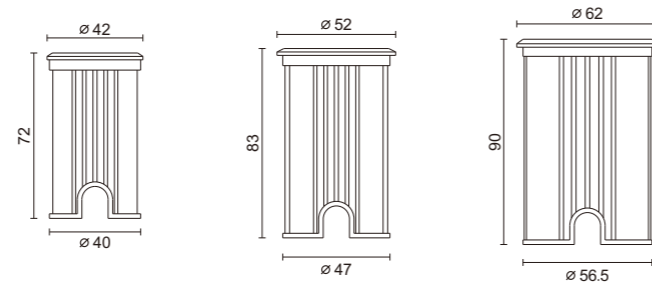

WB1141

- ◀ Stainless steel body and Stainless steel cover
- ◀ Glass diffuser
- ◀ Plastic pre-mounting included
- ◀ LED 1W
- ◀ 12-24V 50Hz
- ◀ IP67

WB1151

WB1161

WB1111

WB1112

WB1113

- ◀ Aluminium body and stainless steel cover
- ◀ Glass diffuser
- ◀ Plastic pre-mounting included
- ◀ LED 3W/LED 6W/LED 9W
- ◀ 220-240V 50Hz
- ◀ IP67