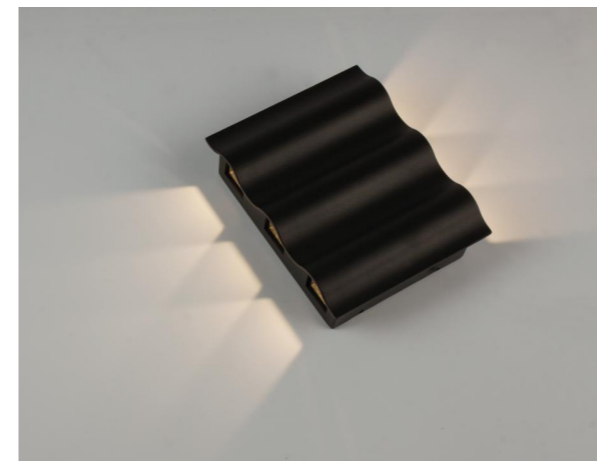

**WB1351**

**WB1352**

- ◀ Aluminium body
- ◀ Glass diffuser
- ◀ LED 2\*3W/LED 2\*6W
- ◀ 220-240V 50Hz
- ◀ IP54

**WB1241**

**WB1241B**

**WB1243**

**WB1242**

**WB1242B**