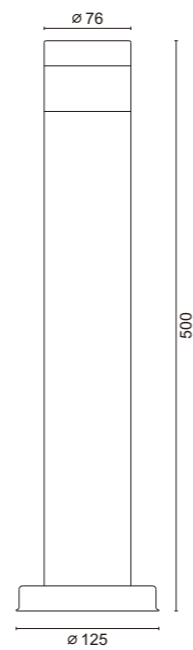

- ◀ Stainless steel body
- ◀ PC diffuser
- ◀ LED 3W
- ◀ 220-240V 50Hz
- ◀ IP54

WB1741

WB1742

WB1742-500

- ◀ Stainless steel body
- ◀ PC diffuser
- ◀ LED 3W
- ◀ 220-240V 50Hz
- ◀ IP54