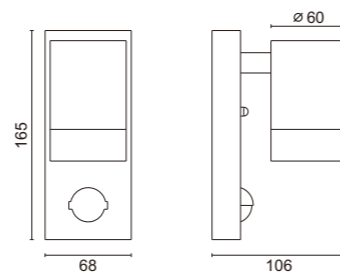

WB1412

WB1411

WB1411-PIR

WB1411-PHOTOCELL

WB1412-PIR

WB1412-PHOTOCELL

- ◀ Aluminium body
- ◀ Glass diffuser
- ◀ GU10 Max.2\*35W
- ◀ 220-240V 50Hz
- ◀ IP44

- ◀ Aluminium body
- ◀ Glass diffuser
- ◀ GU10 Max.35W
- ◀ 220-240V 50Hz
- ◀ IP44