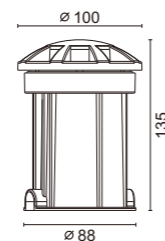

WB1011-1

WB1011-2

WB1011-4

- ◀ Aluminium body and Stainless steel cover
- ◀ Glass diffuser
- ◀ Plastic pre-mounting included
- ◀ GU10 Max.35W
- ◀ 220-240V 50Hz
- ◀ IP67

WB1172

WB1011-8

WB1174

- ◀ Aluminium body and Stainless steel cover
- ◀ Glass diffuser
- ◀ Plastic pre-mounting included
- ◀ GU10 Max.35W
- ◀ 220-240V 50Hz
- ◀ IP67