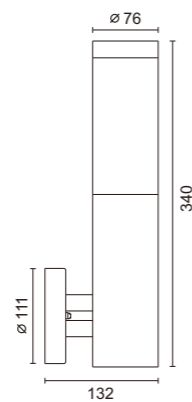

WB1463-450

WB1463-PIR-450

WB1463-SOCKET-450