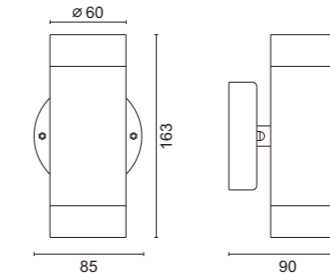

WB1412

WB1411

WB1411-PIR

WB1411-PHOTOCELL

WB1412-PIR

WB1412-PHOTOCELL

- ◀ Aluminium body
- ◀ Glass diffuser
- ◀ GU10 Max.2\*35W
- ◀ 220-240V 50Hz
- ◀ IP44

- ◀ Aluminium body
- ◀ Glass diffuser
- ◀ GU10 Max.35W
- ◀ 220-240V 50Hz
- ◀ IP44