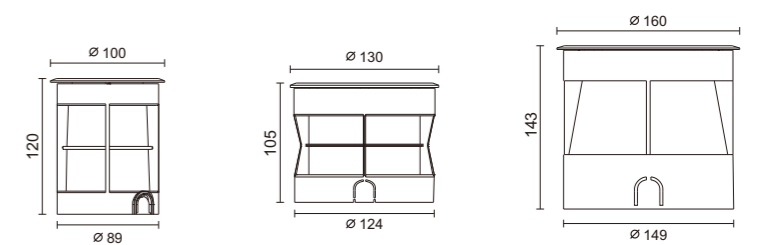

- ◀ Aluminium body and stainless steel cover
- ◀ Glass diffuser
- ◀ Plastic pre-mounting included
- ◀ LED 3W/LED 6W/LED 9W
- ◀ 220-240V 50Hz
- ◀ IP67