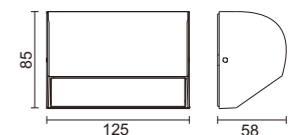

- ◀ Aluminium body
- ◀ Glass diffuser
- ◀ LED 2.5W
- ◀ 18650 4400mAh
- ◀ IP54

**WB1701**

**WB1702**

**WB1581**

- ◀ Aluminium body
- ◀ Glass diffuser
- ◀ Solar lamp 1\*2200mA
- ◀ LED 2W
- ◀ IP54

**WB1631**

- ◀ Aluminium body
- ◀ Glass diffuser
- ◀ LED 6W
- ◀ 220-240V 50Hz
- ◀ IP54