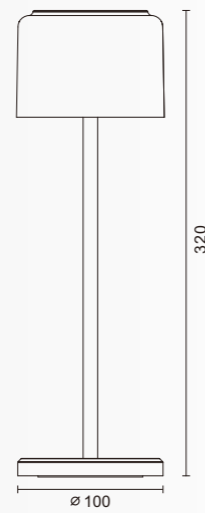

- ◀ Aluminium body
- ◀ Glass diffuser
- ◀ LED 2.5W
- ◀ 18650 4400mAh
- ◀ IP54

**WB1701**

**WB1702**

**WB1581**

- ◀ Aluminium body
- ◀ Glass diffuser
- ◀ Solar lamp 1\*2200mA
- ◀ LED 2W
- ◀ IP54

**WB1631**

- ◀ Aluminium body
- ◀ Glass diffuser
- ◀ LED 6W
- ◀ 220-240V 50Hz
- ◀ IP54

WB1412

WB1411

WB1411-PIR

WB1411-PHOTOCELL

WB1412-PIR

WB1412-PHOTOCELL

- ◀ Aluminium body
- ◀ Glass diffuser
- ◀ GU10 Max.2\*35W
- ◀ 220-240V 50Hz
- ◀ IP44

- ◀ Aluminium body
- ◀ Glass diffuser
- ◀ GU10 Max.35W
- ◀ 220-240V 50Hz
- ◀ IP44

- ◀ Aluminium body
- ◀ Glass diffuser
- ◀ GU10 Max.35W/Max.2\*35W
- ◀ 220-240V 50Hz
- ◀ IP44

- ◀ Aluminium body
- ◀ Glass diffuser
- ◀ GU10 Max.35W/Max.2\*35W
- ◀ 220-240V 50Hz
- ◀ IP44

WB1581

WB1582

WB1574