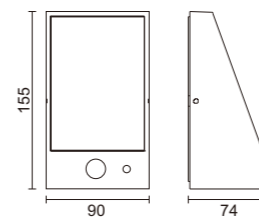

- ◀ Aluminium body
- ◀ Glass diffuser
- ◀ LED 2.5W
- ◀ 18650 4400mAh
- ◀ IP54

**WB1701**

**WB1702**

**WB1581**

- ◀ Aluminium body
- ◀ Glass diffuser
- ◀ Solar lamp 1\*2200mA
- ◀ LED 2W
- ◀ IP54

**WB1631**

- ◀ Aluminium body
- ◀ Glass diffuser
- ◀ LED 6W
- ◀ 220-240V 50Hz
- ◀ IP54