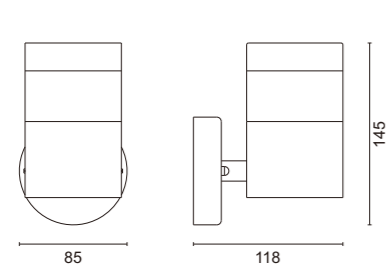

- ◀ Stainless steel body
- ◀ PC diffuser
- ◀ LED 3W
- ◀ 220-240V 50Hz
- ◀ IP54

WB1741

WB1742

WB1742-500

- ◀ Stainless steel body
- ◀ PC diffuser
- ◀ LED 3W
- ◀ 220-240V 50Hz
- ◀ IP54