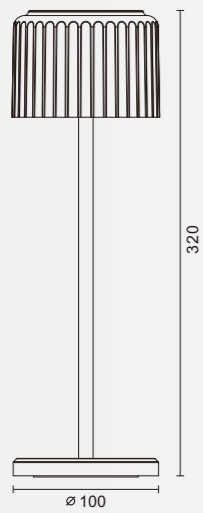

- ◀ Aluminium body
- ◀ Glass diffuser
- ◀ LED 2.5W
- ◀ 18650 4400mAh
- ◀ IP54

**WB1701**

**WB1702**

**WB1581**

- ◀ Aluminium body
- ◀ Glass diffuser
- ◀ Solar lamp 1\*2200mA
- ◀ LED 2W
- ◀ IP54

**WB1631**

- ◀ Aluminium body
- ◀ Glass diffuser
- ◀ LED 6W
- ◀ 220-240V 50Hz
- ◀ IP54

WB1412

WB1411

WB1411-PIR

WB1411-PHOTOCELL

WB1412-PIR

WB1412-PHOTOCELL

- ◀ Aluminium body
- ◀ Glass diffuser
- ◀ GU10 Max.2\*35W
- ◀ 220-240V 50Hz
- ◀ IP44

- ◀ Aluminium body
- ◀ Glass diffuser
- ◀ GU10 Max.35W
- ◀ 220-240V 50Hz
- ◀ IP44

- ◀ Aluminium body
- ◀ Glass diffuser
- ◀ GU10 Max.35W/Max.2\*35W
- ◀ 220-240V 50Hz
- ◀ IP44

- ◀ Aluminium body
- ◀ Glass diffuser
- ◀ GU10 Max.35W/Max.2\*35W
- ◀ 220-240V 50Hz
- ◀ IP44

WB1581

WB1582

WB1574

WB1572

WB1571

WB1573

- ◀ Aluminium body
- ◀ Glass diffuser
- ◀ GU10 Max.35W/Max.2\*35W
- ◀ 220-240V 50Hz
- ◀ IP44

- ◀ Aluminium body
- ◀ Glass diffuser
- ◀ GU10 Max.35W/Max.2\*35W
- ◀ 220-240V 50Hz
- ◀ IP44