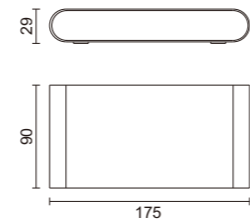

- ◀ Aluminium body
- ◀ Glass diffuser
- ◀ LED 2*3W/LED 2*6W
- ◀ 220-240V 50Hz
- ◀ IP54

WB1241

- ◀ Aluminium body
- ◀ Glass diffuser
- ◀ LED 4*1W/LED 7*1W
- ◀ 220-240V 50Hz
- ◀ IP54

- ◀ Aluminium body
- ◀ Glass diffuser
- ◀ LED 2*3W/4*3W/2*9W
- ◀ 220-240V 50Hz
- ◀ IP54