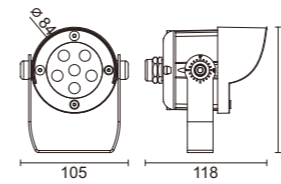

- ◀ Aluminium body
- ◀ Glass diffuser
- ◀ LED 6*1W
- ◀ 220-240V 50Hz
- ◀ IP65

WB1812