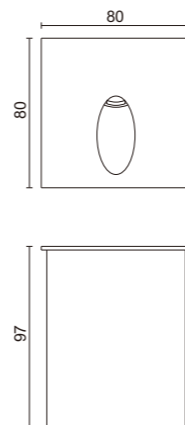

- ◀ Aluminium body
- ◀ PC diffuser
- ◀ LED 1*3W
- ◀ 220-240V 50Hz
- ◀ IP54