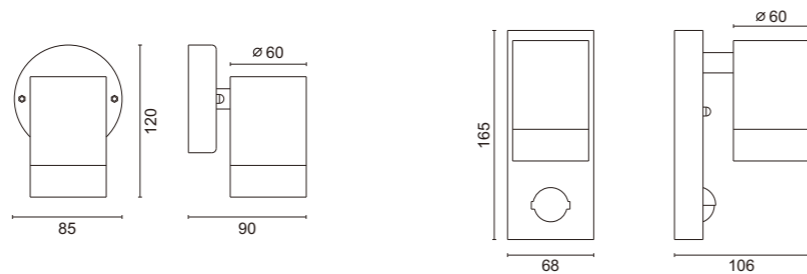

WB1413

WB1413-PHOTOCELL

WB1413-PIR

- ◀ Stainless steel body
- ◀ Glass diffuser
- ◀ GU10 Max.35W
- ◀ 220-240V 50Hz
- ◀ IP44

- ◀ Stainless steel body
- ◀ Glass diffuser
- ◀ GU10 Max.2\*35W
- ◀ 220-240V 50Hz
- ◀ IP44