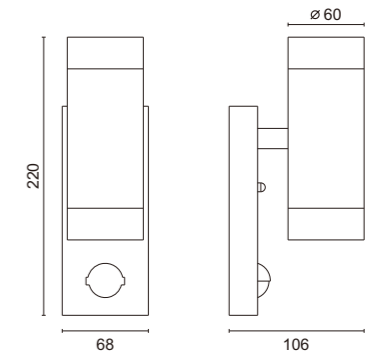

WB1412

WB1411

WB1411-PIR

WB1411-PHOTOCELL

WB1412-PIR

WB1412-PHOTOCELL

- ◀ Aluminium body
- ◀ Glass diffuser
- ◀ GU10 Max.2\*35W
- ◀ 220-240V 50Hz
- ◀ IP44

- ◀ Aluminium body
- ◀ Glass diffuser
- ◀ GU10 Max.35W
- ◀ 220-240V 50Hz
- ◀ IP44