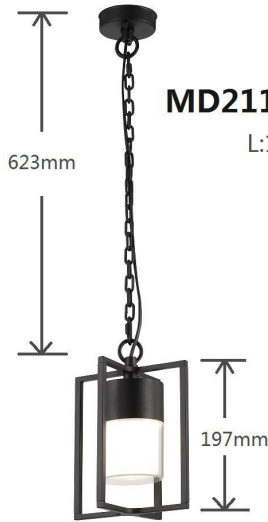

# OUTDOOR GARDEN LIGHT

**MD2113A-E27**  
L:186 W:126 H:332  
E27 Max.15W

**MD2113A-LED/G9/GU10**  
(3 options of illuminant is available)  
L:186 W:126 H:252  
LED Max.6W

**MD2113F-LED/G9/GU10**  
(3 options of illuminant is available)  
L:186 W:126 H:252  
LED Max.6W

**MD2113A-H0.6/H0.9**  
E27 Max.15W  
L:126 W:126 H:600/900

**MD2113A-H0.5/H0.8**  
(3 options of illuminant is available)  
L:126 W:126 H:500/800

**MD2113F-H0.5/H0.8**  
(3 options of illuminant is available)  
L:126 W:126 H:500/800

**MD2113B-E27**  
L:126 W:126 H:900

**MD2113B-LED/G9/GU10**  
L:126 W:126 H:820

623mm

**SPECIFICATION:**

- Aluminium body
- PC Diffuser
- AC220-240V 50Hz
- E27,G9 or GU10 for Optional
- IP44 Protection Class

**MD2114A-E27**  
L:174 W:210 H:314  
E27 Max.15W

**MD2114A-LED/G9/GU10**  
(3 options of illuminant is available)  
L:186 W:126 H:252  
LED Max.6W

**SPECIFICATION:**

- Aluminium body
- PC Diffuser
- AC220-240V 50Hz
- E27,G9 or GU10 for Optional
- IP44 Protection Class