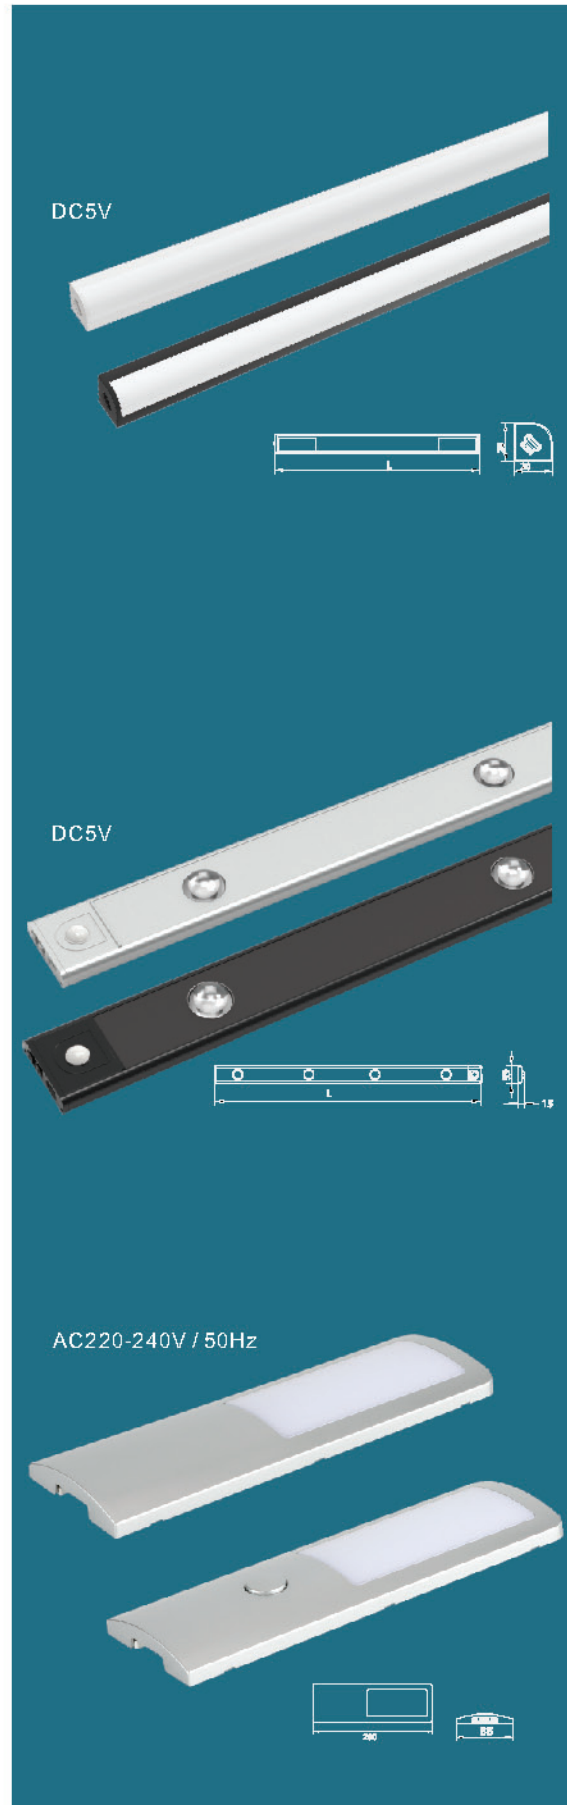

15.7181

Watt	Luminous Flux	Size (LxWxH)	Battery
0.5W	50lm	200x20x20mm	1600mAh
1W	100lm	300x20x20mm	1600mAh
1.5W	150lm	400x20x20mm	2100mAh
2W	180lm	500x20x20mm	3200mAh
2.5W	200lm	600x20x20mm	4800mAh
3W	240lm	800x20x20mm	4800mAh

With ON/OFF Switch   Charging time 5hrs
Working time 5-6hrs   Aluminum body / PC diffuser
Color Finish: White/Black/Silver

15.7191

Watt	Luminous Flux	Size (LxWxH)	Battery
0.4W	40lm	200x39x15mm	500mAh
0.4W	40lm	300x39x15mm	500mAh
0.6W	60lm	400x39x15mm	700mAh
0.8W	80lm	600x39x15mm	900mAh
1W	100lm	800x39x15mm	1000mAh

With PIR Switch   Charging time 5hrs
Working time 5-6hrs   Aluminum body
Color Finish: White/Black/Silver

15.2501

Watt	Luminous Flux	Size (LxWxH)	Switch
4W	350lm	200x65x12mm	/
4W	350lm	200x65x12mm	ON/OFF
4W	350lm	200x65x12mm	Touch

ABS body / PC diffuser
Color Finish: White/Black/Silver