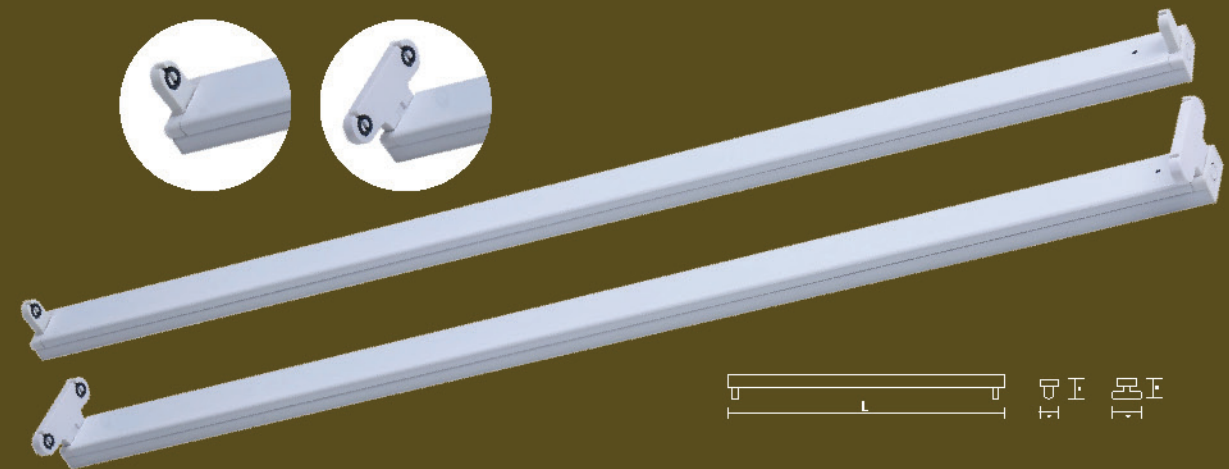

12.6015

Watt	Size (LxWxH)
1xT8 600	624x43x57mm
1xT8 1200	1234x43x57mm
1xT8 1500	1534x43x57mm

12.6016

Watt	Size (LxWxH)
2xT8 600	624x102x62mm
2xT8 1200	1234x102x62mm
2xT8 1500	1534x102x62mm

Iron body