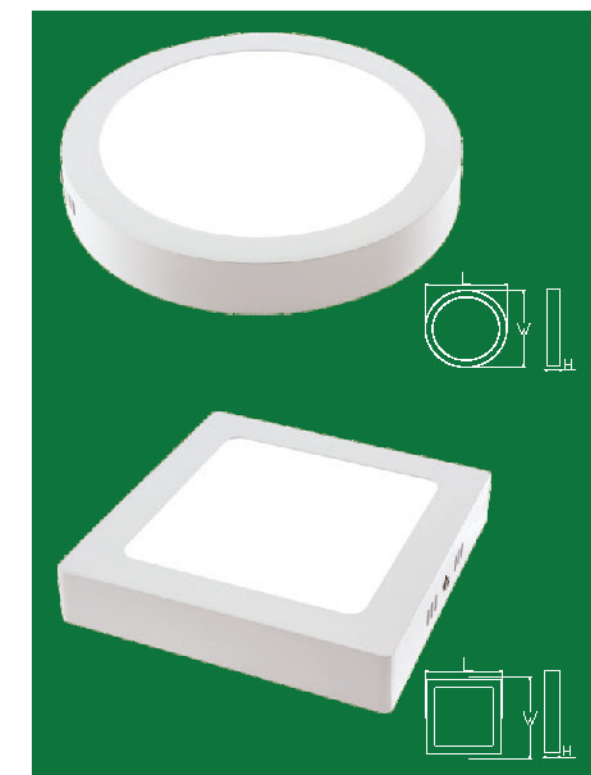

Watt	Luminous Flux	Size (DxH)
3W	240lm	∅70x42mm
5W	400lm	∅90x42mm
7W	560lm	∅90x42mm
9W	720lm	∅118x42mm
12W	960lm	∅138x42mm

PBT body / PC Lens

Watt	Luminous Flux	Size (LxWxH)
3W	240lm	70x70x42mm
5W	400lm	90x90x42mm
7W	560lm	90x90x42mm
9W	720lm	118x118x42mm
12W	960lm	138x138x42mm

Watt	Luminous Flux	Size (DxH)
3W	210lm	∅90x28mm
6W	420lm	∅120x28.5mm
9W	630lm	∅145x28.5mm
12W	840lm	∅170x28.5mm
18W	1260lm	∅220x29mm
24W	1680lm	∅296x29mm

PP body / PP diffuser

Watt	Luminous Flux	Size (LxWxH)
3W	210lm	90x90x28mm
6W	420lm	120x120x28.5mm
9W	630lm	145x145x28.5mm
12W	840lm	170x170x28.5mm
18W	1260lm	220x220x29mm
24W	1680lm	296x296x29mm

Watt	Luminous Flux	Size (DxH)
6W	420lm	∅121x31mm
12W	840lm	∅167x31mm
18W	1260lm	∅217x31mm
24W	1680lm	∅293x31mm

PP body / PP diffuser

Watt	Luminous Flux	Size (LxWxH)
6W	420lm	121x121x31mm
12W	840lm	167x167x31mm
18W	1260lm	216x216x31mm
24W	1680lm	291x291x31mm

Watt	Luminous Flux	Size (DxH)
3W	165lm	∅85x25mm
6W	360lm	∅120x25mm
9W	540lm	∅145x25mm
12W	800lm	∅170x25mm
15W	1125lm	∅190x25mm
18W	1350lm	∅220x25mm
24W	1800lm	∅300x25mm

Aluminum body / PS diffuser

Watt	Luminous Flux	Size (LxWxH)
3W	165lm	88x88x25mm
6W	360lm	120x120x25mm
9W	540lm	145x145x25mm
12W	800lm	170x170x25mm
15W	1125lm	190x190x25mm
18W	1350lm	220x220x25mm
24W	1800lm	300x300x25mm

Aluminum body / PS diffuser

15.2123

Watt	Luminous Flux	Size (DxH)
6W	360lm	∅110x28mm
12W	800lm	∅160x28mm
18W	1350lm	∅210x28mm
24W	1800lm	∅280x28mm

Aluminum body / PC diffuser

15.2124

Watt	Luminous Flux	Size (LxWxH)
6W	360lm	110x110x28mm
12W	800lm	160x160x28mm
18W	1350lm	210x210x28mm
24W	1800lm	280x280x28mm

Aluminum body / PC diffuser