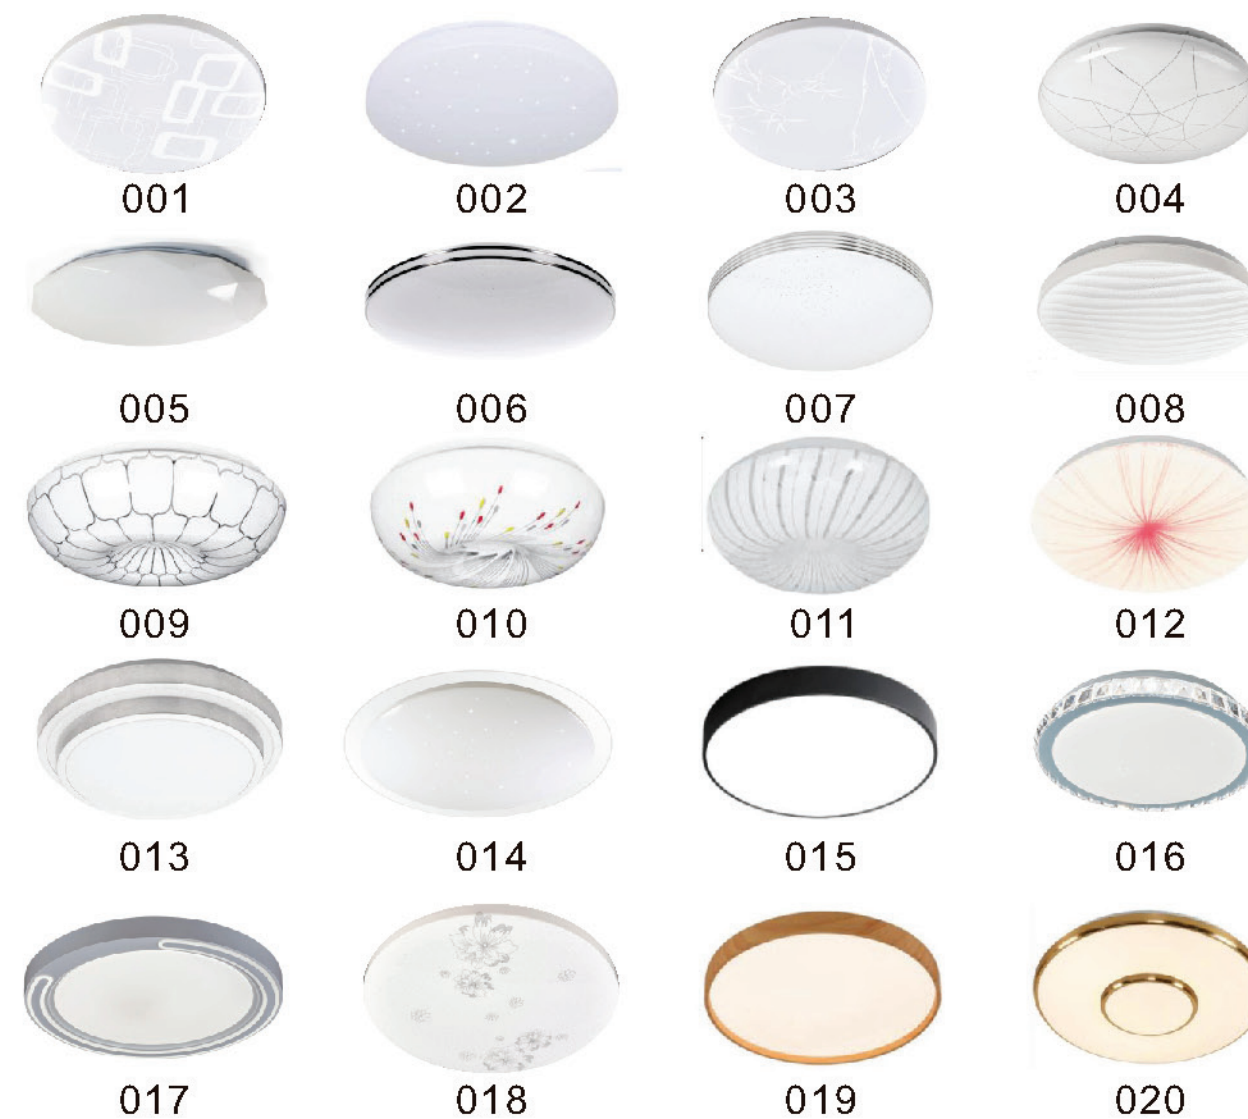

Any Diffuser Optional