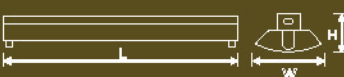

15.6142

Watt	Luminous Flux	Size (LxWxH)
19W	1500lm	581x78x38mm
38W	3000lm	1191x78x38mm

Aluminum body / PC diffuser