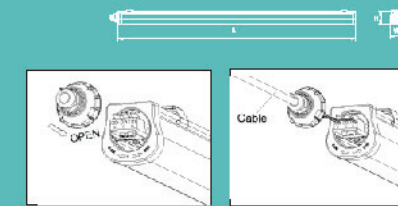

15.3221 IP65

Watt	Luminous Flux	Size (LxWxH)
18W	90/100/120/	600x64x60mm
36W	140/160lm/W	1200x64x60mm
48W		1500x64x60mm

ABS body / PC diffuser