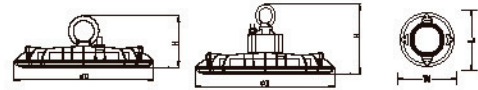

Watt	Luminous Flux	Size (DxH)
100W	100/120/ 140lm/W	Ø256x149mm
150W		Ø299x149mm
200W		Ø340x147mm

Aluminium die-casting body / Glass diffuser

15.6102 IP65