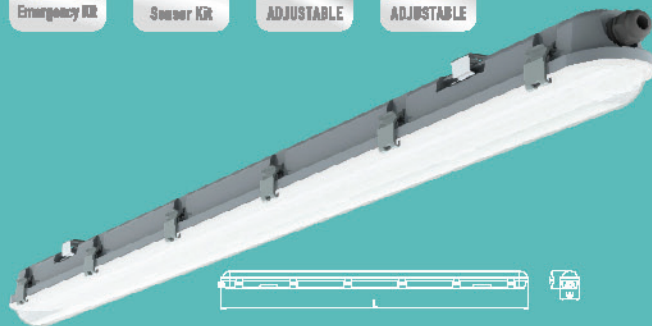

Non-Linkable or Linkable

15.3171 IP65

Watt	Luminous Flux	Size (LxWxH)
18W	90/100/120/	600x78x72mm
36W	140/160/	1200x78x72mm
48W	180lm/W	1500x78x72mm

ABS body / PC diffuser
With ON/OFF CCT, Microwave Sensor or Emergency optional

Non-Linkable or Linkable

12.6301 IP65

Watt	Body/Diffuser	Size (LxWxH)
1xT8 600		666x60x55mm
1xT8 1200		1276x60x55mm
1xT8 1500	ABS/ PS	1576x60x55mm
2xT8 600	ABS/ PC	666x86x55mm
2xT8 1200	PC/PC	1276x86x55mm
2xT8 1500		1576x86x55mm

With / Without Iron Reflector optional

Non-Linkable or Linkable

12.6303 IP65

Watt	Body/Diffuser	Size (LxWxH)
1xT8 600		659x80x80mm
1xT8 1200		1269x80x80mm
1xT8 1500	ABS/ PS	1569x80x80mm
2xT8 600	ABS/ PC	659x106x80mm
2xT8 1200	PC/PC	1269x106x80mm
2xT8 1500		1569x106x80mm

With Iron Reflector

15.6211 IP20

Watt	Luminous Flux	Size (DxH)
12W	960lm	Ø260x58mm
18W	1440lm	Ø330x60mm
24W	1920lm	Ø380x60mm
36W	2880lm	Ø380x60mm
48W	3840lm	Ø480x65mm

Iron body / PMMA diffuser
With ON/OFF CCT, Dimmable or Microwave Sensor optional

Any Diffuser Optional