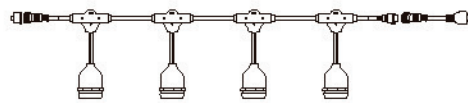

Cable	H03VV-F 2x0.5-0.75mm² / H05VV-F 2x0.75-1.5mm² H05RN-F 2x0.75-1.0mm² SVT 2x18AWG
Holder	E27 / E26
Cable Length	Max. 200m (≤400W)
Cable Color	B / W / R / G / B.....
Connect	Non-Linkable / Linkable