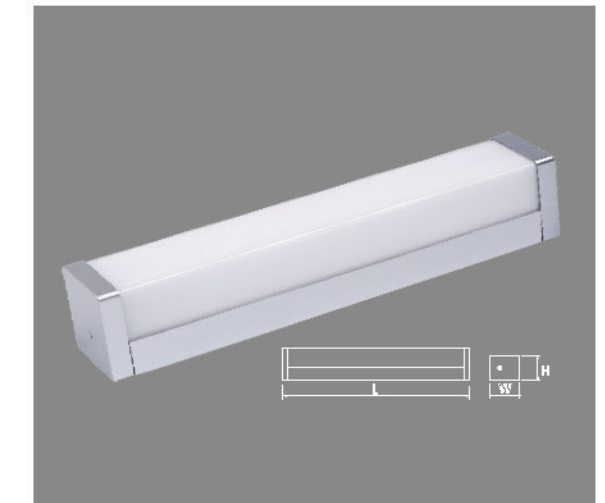

15.7108 IP44

Watt	Luminous Flux	Size (LxWxH)
15W	1350lm	600x57x70mm
20W	1800lm	800x57x70mm
24W	2160lm	1000x57x70mm

Aluminum body / PC diffuser
With NO Switch, ON/OFF, Touch or PIR optional
Color Finish: White/Silver/Chrome