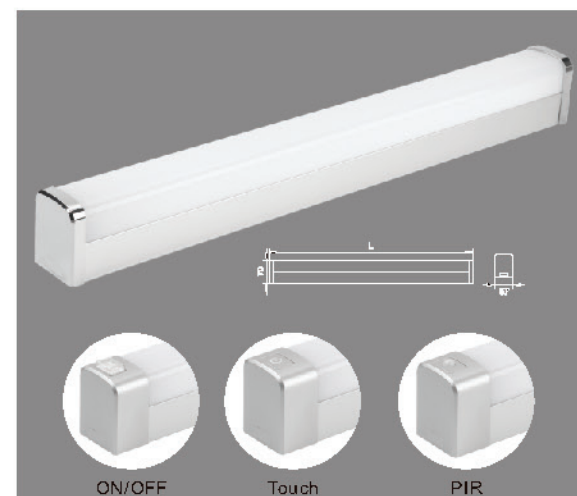

15.7108 IP44

Watt	Luminous Flux	Size (LxWxH)
15W	1350lm	600x57x70mm
20W	1800lm	800x57x70mm
24W	2160lm	1000x57x70mm

Aluminum body / PC diffuser
With NO Switch, ON/OFF, Touch or PIR optional
Color Finish: White/Silver/Chrome