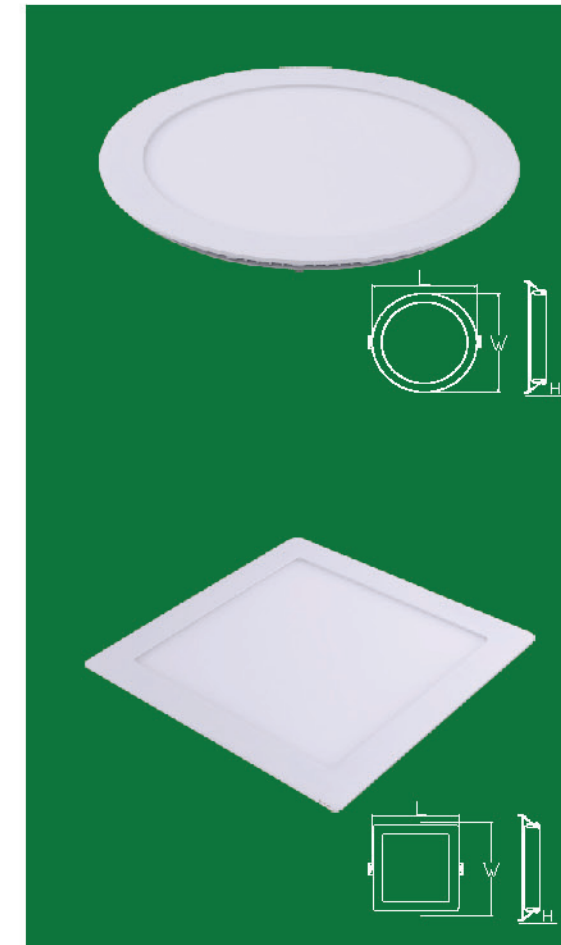

12.2201

Watt	Luminous Flux	Size (DxH)
3W	165lm	∅85x25mm
6W	360lm	∅120x25mm
9W	540lm	∅145x25mm
12W	800lm	∅170x25mm
15W	1125lm	∅190x25mm
18W	1350lm	∅220x25mm
24W	1800lm	∅300x25mm

Aluminum body / PS diffuser

12.2211

Watt	Luminous Flux	Size (LxWxH)
3W	165lm	88x88x25mm
6W	360lm	120x120x25mm
9W	540lm	145x145x25mm
12W	800lm	170x170x25mm
15W	1125lm	190x190x25mm
18W	1350lm	220x220x25mm
24W	1800lm	300x300x25mm

Aluminum body / PS diffuser

15.2123

Watt	Luminous Flux	Size (DxH)
6W	360lm	∅110x28mm
12W	800lm	∅160x28mm
18W	1350lm	∅210x28mm
24W	1800lm	∅280x28mm

Aluminum body / PC diffuser

15.2124

Watt	Luminous Flux	Size (LxWxH)
6W	360lm	110x110x28mm
12W	800lm	160x160x28mm
18W	1350lm	210x210x28mm
24W	1800lm	280x280x28mm

Aluminum body / PC diffuser