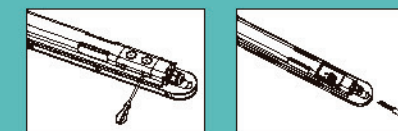

Watt	Luminous Flux	Size (LxWxH)
18W	80/100/	600x31.5x39mm
36W	120lm/W	1200x31.5x39mm
48W		1500x31.5x39mm

PC body / PC diffuser

Watt	Luminous Flux	Size (LxWxH)
18W	80/100/	600x60x35mm
36W	120lm/W	1200x60x35mm
48W		1500x60x35mm

PC body / PC diffuser

Watt	Luminous Flux	Size (LxWxH)
18W	80/100/	600x61x36mm
36W	120lm/W	1200x61x36mm
48W		1500x61x36mm

PC body / PC diffuser

Watt	Luminous Flux	Size (LxWxH)
18W	80/100/	600x66x58mm
36W	120lm/W	1200x66x58mm
48W		1500x66x58mm

PC body / PC diffuser

Watt	Luminous Flux	Size (LxWxH)
18W	80/100/	592x65x65mm
36W	120lm/W	1192x65x65mm
48W		1492x65x65mm

PC body / PC diffuser

Watt	Luminous Flux	Size (LxWxH)
18W	90/100/120/	600x64x60mm
36W	140/160lm/W	1200x64x60mm
48W		1500x64x60mm

ABS body / PC diffuser