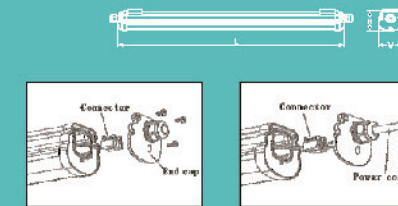

15.3071 IP65

Watt	Luminous Flux	Size (LxWxH)
18W	80/100/	592x65x65mm
36W	120lm/W	1192x65x65mm
48W		1492x65x65mm

PC body / PC diffuser