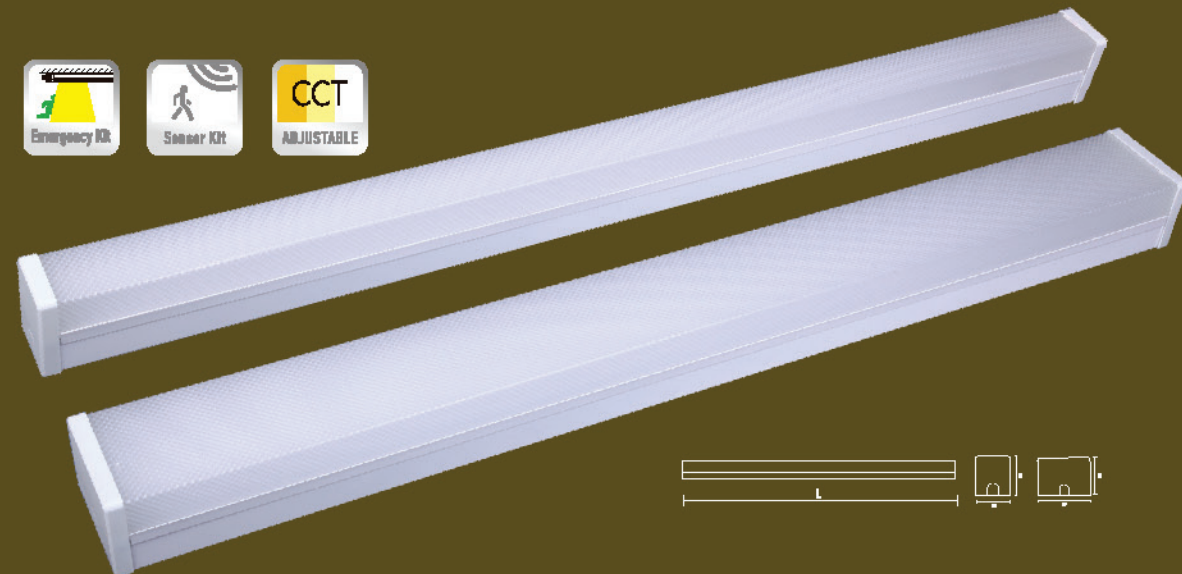

15.6171

Watt	Luminous Flux	Size (LxWxH)
10W	1100lm	620x68x90mm
18W	2200lm	1230x68x90mm
23W	2800lm	1530x68x90mm

15.6175

Watt	Luminous Flux	Size (LxWxH)
18W	2200lm	620x124x90mm
37W	4400lm	1230x124x90mm
49W	5600lm	1530x124x90mm

Iron body / PMMA diffuser
With ON/OFF CCT, Microwave Sensor or Emergency optional