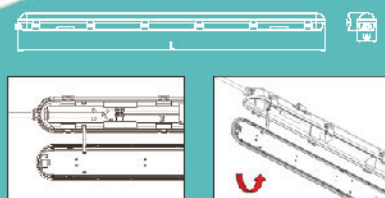

15.3171 IP65

Watt	Luminous Flux	Size (LxWxH)
18W	90/100/120/	600x78x72mm
36W	140/160/	1200x78x72mm
48W	180lm/W	1500x78x72mm