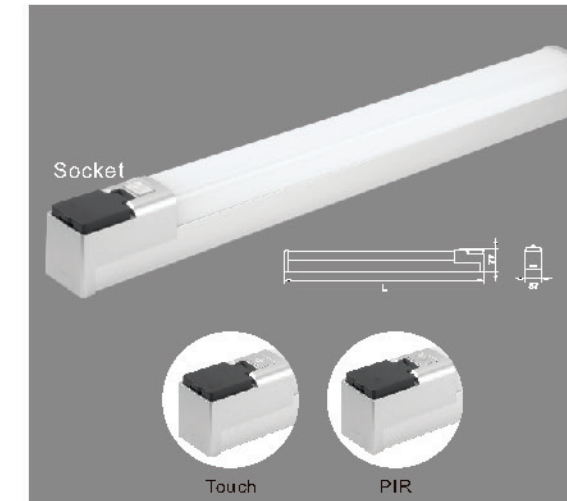

15.7109 IP44

Watt	Luminous Flux	Size (LxWxH)
15W	1350lm	665x57x70mm
20W	1800lm	865x57x70mm
24W	2160lm	1065x57x70mm

Aluminum body / PC diffuser
With NO Switch, ON/OFF, Touch or PIR optional
Color Finish: White/Silver/Chrome

15.7111 IP44

Watt	Luminous Flux	Size (LxWxH)
8W	640lm	350x60x75mm
16W	1280lm	604x60x75mm

Aluminum body / PC diffuser
Color Finish: White/Silver/Chrome