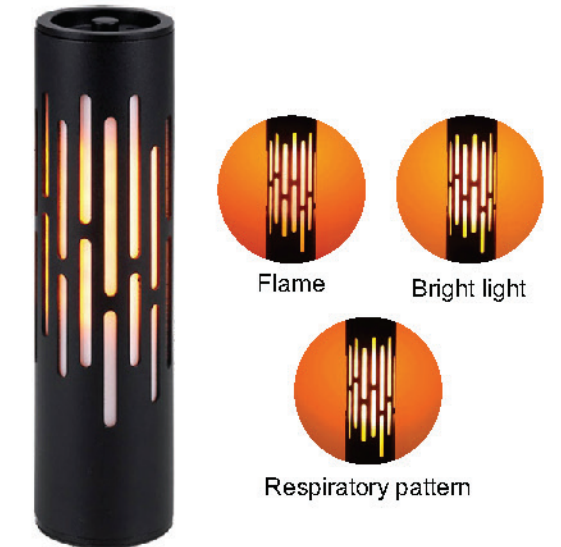

19.0803SR

Power	2.5W	Battery	1200mAh
Lumen	200lm	Working time	3 Hours
Dimension	Ø86x150mm	Charging port	Type C
Material	ABS	Finished color	● ● ● ● ●
Function	High brights - Middle brights - Low brights