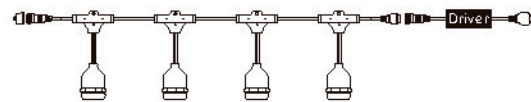

Output Voltage 12V	H05VV-F 2x0.5-0.75mm² H05RN-F 2x0.5-0.75mm² SVT 2x18AWG / SVT 2x20AWG
Holder	E27 / E26
Bulbs	DC12V Replaceable Bulb
Cable Color	B / W / R / G / B.....
Connect	Non-Linkable / Linkable
Function	Color change by driver ON/OFF switch or Remote Control

DC 12V