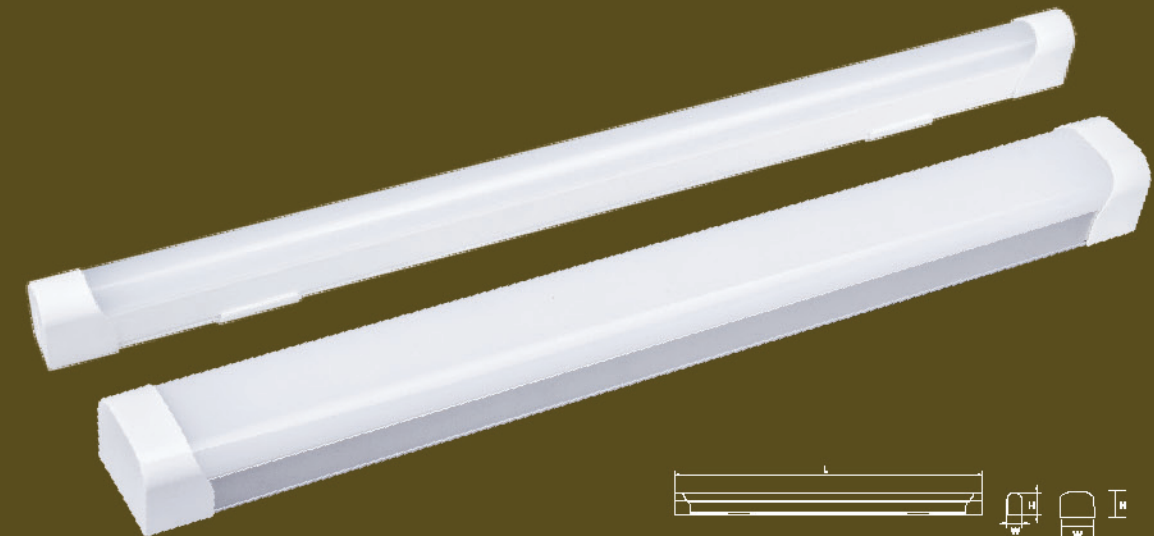

15.6501

Watt	Luminous Flux	Size (LxWxH)
9W	1000lm	600x28x44mm
18W	2000lm	1200x28x44mm
20W	2400lm	1500x28x44mm
24W	2900lm	1800x28x44mm

Aluminum body / PC diffuser

15.7006

Watt	Luminous Flux	Size (LxWxH)
18W	2000lm	600x58x52mm
36W	4000lm	1200x58x52mm
40W	4800lm	1500x58x52mm
48W	5800lm	1800x58x52mm