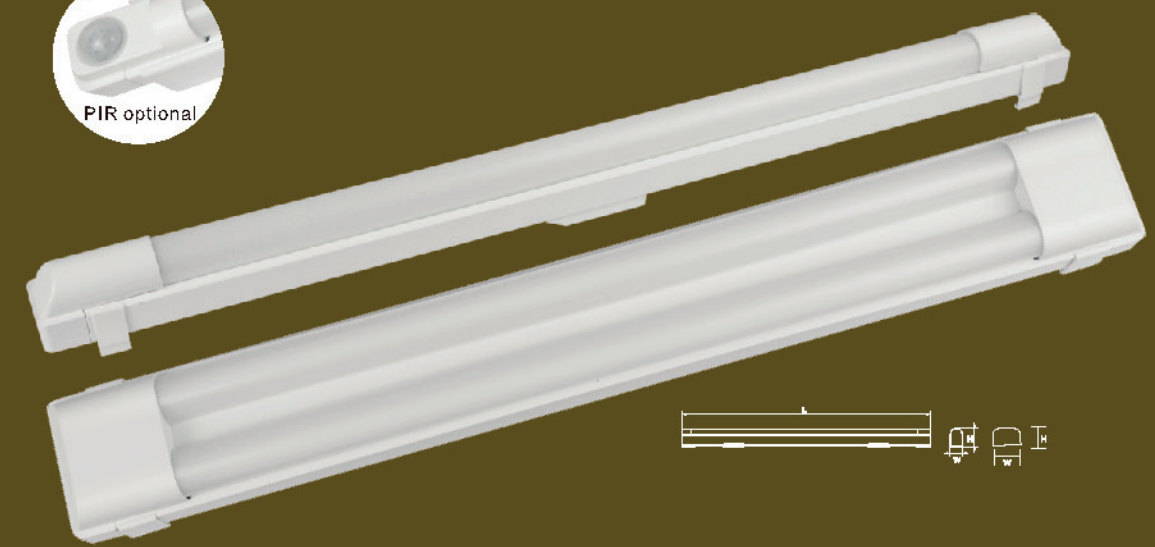

PIR optional

15.7503

Watt	Luminous Flux	Size (LxWxH)
8W	920lm	600x37x46mm
16W	1920lm	1200x37x46mm
18W	2400lm	1500x37x46mm

15.7504

Watt	Luminous Flux	Size (LxWxH)
16W	1800lm	600x78x46mm
30W	3300lm	1200x78x46mm
36W	4100lm	1500x78x46mm

Iron body / PC diffuser